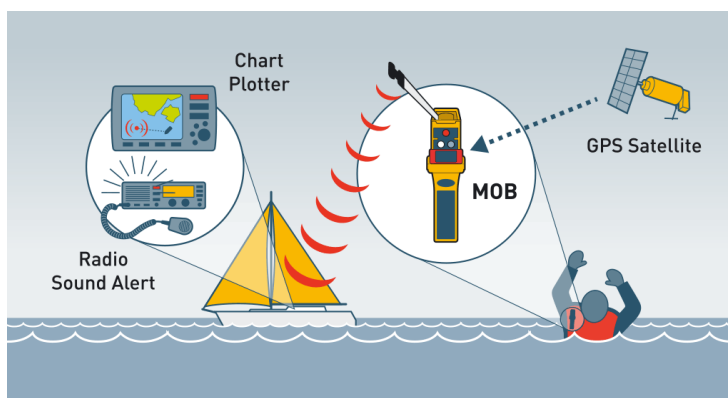

OCEAN SIGNAL RESCUEME MOB1

The MOB1 is compatible with even the most compact inflatable lifejackets.

The MOB1 is intended to be installed within the lifejacket and will activate automatically on inflation, sending the first alert within 15 seconds.

Key features

- Integrated DSC transmitter (digital selective calling)*
- 7 year battery life
- 24+ hours operational life
- 5 year warranty**
- Fast accurate positioning
- High intensity strobe

* DSC functionality is subject to regulations of country.

** 2 year warranty with additional 3 years when registered with Ocean Signal.

Code	Description
EPI3100	Ocean Signal RescueME MOB1